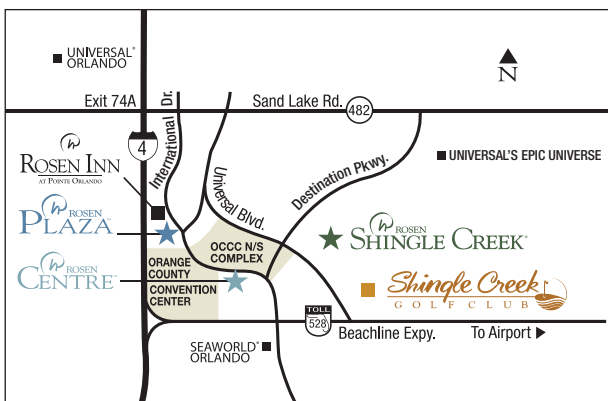

ROSEN SHINGLE CREEK® ORLANDO

MEETINGS AT ROSEN SHINGLE CREEK

Shingle Creek Golf Club is located on-site at the beautiful AAA Four Diamond Rosen Shingle Creek with 1,501 luxuriously appointed guestrooms. With over 524,000 sq. ft. of state-of-the-art meeting and event space, including a 95,000-sq.-ft. column-free ballroom, you will be awed by spaces that amaze and by the overall flexibility and layout of the facilities.

Rosen Shingle Creek offers everything under one roof: 15 dining options, a 13,000-sq.-ft. full-service spa, a championship golf course, a nature trail and other recreational activities. Pair that with easy access to Orlando International Airport, International Drive, Orange County Convention Center and Orlando's world-famous attractions. Attendees can experience our passion for community, unsurpassed service and an incredible guest experience that has redefined Orlando meetings.

Director of Golf
Ryan Hosford

Shingle Creek
GOLF ACADEMY

Superintendent
Mike Renk

ShingleCreekGolf.com | RosenShingleCreek.com

Sales@RosenShingleCreek.com

9939 Universal Boulevard | Orlando, FL 32819

Golf Club 407.996.9933 | Hotel 866.996.9939