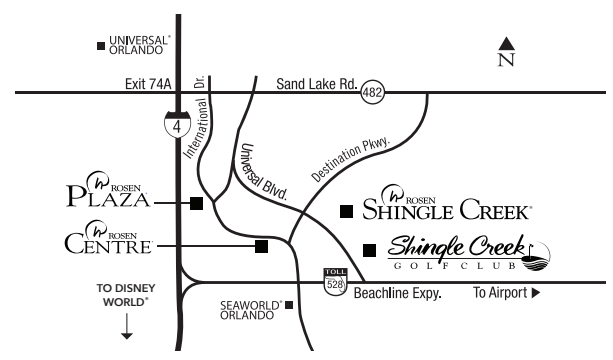

ROSEN HOTELS & RESORTS

Rosen Hotels by Rosen Hotels & Resorts

Rosen Plaza, chic and resounding vibrant. Rosen Centre, savvy, and undeniably smart. Rosen Shingle Creek, sophisticated yet unpretentious. Incomparable comfort, unsurpassed hospitality, two hotels and a resort, located in Orlando's International Drive Resort Area, all offering exceptional leisure amenities and heartfelt hospitality. Ideal for those vacationing in Orlando. Rosen Hotels and Resorts features a collection of seven hotels: Rosen Inn International, Rosen Inn, Rosen Inn Lake Buena Vista, Rosen Inn Pointe Orlando, Rosen Plaza, Rosen Centre, and Rosen Shingle Creek.

No Resort Fee • Complimentary In-Room Wi-Fi

Rosen Plaza
First Class ★★

Across from Pointe Orlando, International Drive's popular shopping and entertainment center

9700 International Drive
Orlando, FL 32819
Phone: 407.996.1710

RosenPlaza.com

Gerdia Exinor, Leisure Sales Manager
GExinor@RosenHotels.com

Rosen Centre
First Class Superior ★★+

Located on International Drive, walking distance from Pointe Orlando

9840 International Drive
Orlando, FL 32819
Phone: 407.996.8559

RosenCentre.com

Vanelly Rodriguez, Leisure Sales Manager
VRodriguez@RosenHotels.com

Rosen Shingle Creek
Luxury ★★

A luxurious escape with spectacular views of our 18-hole championship golf course. Situated one block from International Drive