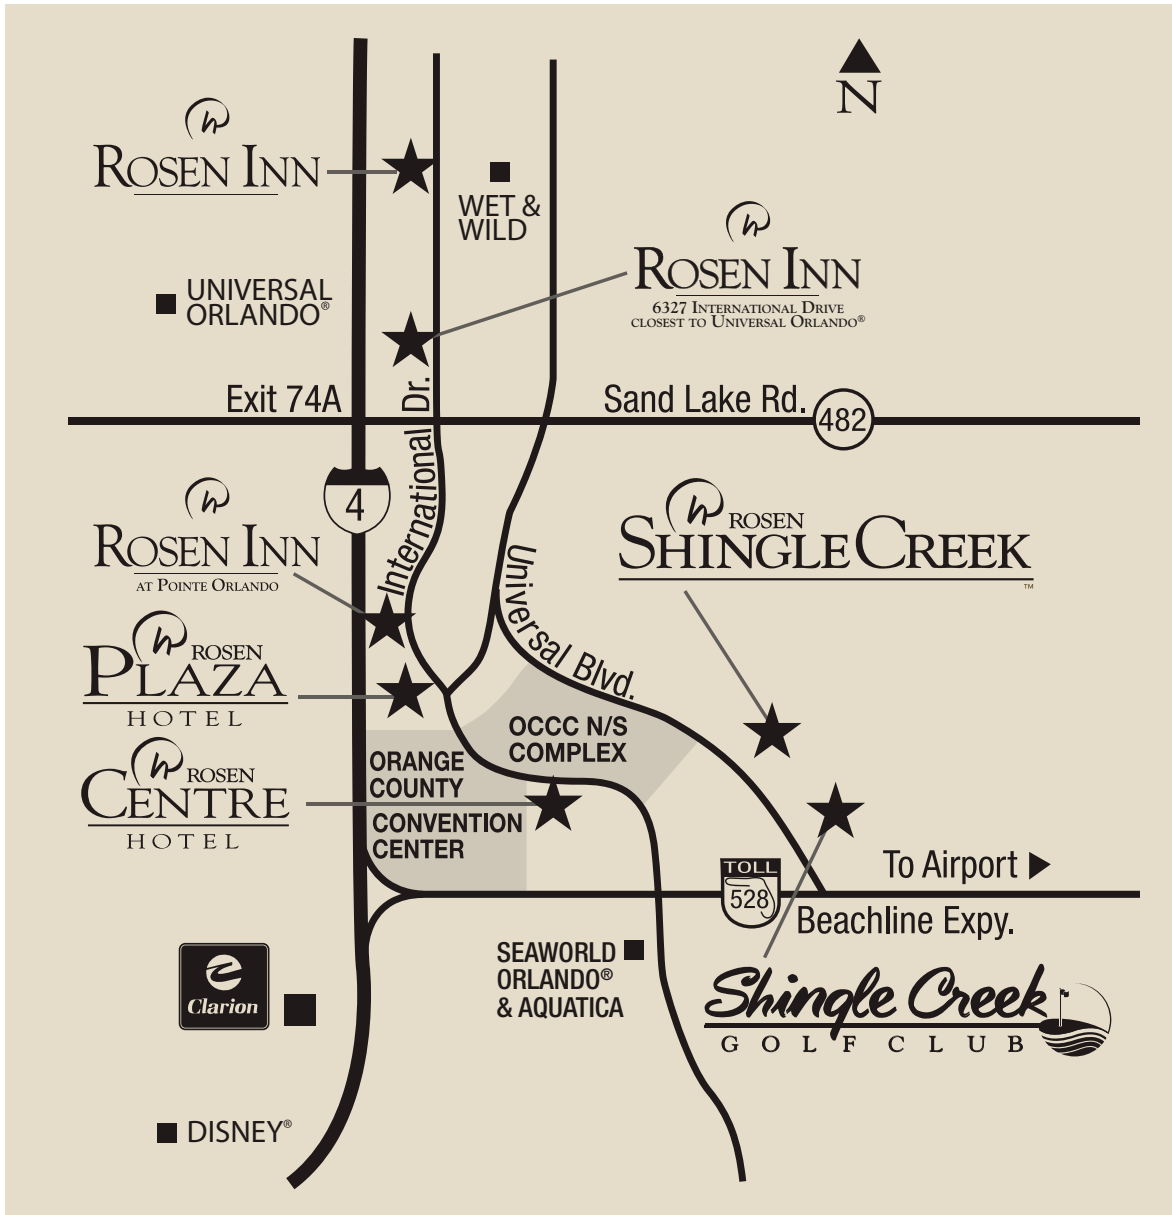

MAP & PROPERTIES

ROSEN SHINGLE CREEK

RosenShingleCreek.com
9939 Universal Boulevard
Orlando, FL 32819
407.996.9939

ROSEN CENTRE

RosenCentre.com
9840 International Drive
Orlando, FL 32819
407.996.9840

ROSEN PLAZA

RosenPlaza.com
9700 International Drive
Orlando, FL 32819
407.996.9700

ROSEN INN INTERNATIONAL

RosenInn7600.com
7600 International Drive
Orlando, FL 32819
855.887.7600

ROSEN INN

RosenInn6327.com
6327 International Drive
Orlando, FL 32819
407.996.4444

ROSEN INN AT POINTE ORLANDO

RosenInn9000.com
9000 International Drive
Orlando, FL 32819
800.999.8585

CLARION INN LAKE BUENA VISTA

ClarionLBV.com
8442 Palm Parkway
Lake Buena Vista, FL 32836
407.996.7300

Shuttle Buses Servicing All Rosen Hotels, Available at No Charge

During select Rosen Plaza, Rosen Centre and Rosen Shingle Creek special events. Shuttle will begin one hour prior to scheduled events and continue until one hour after scheduled events conclude. Transportation based on availability.